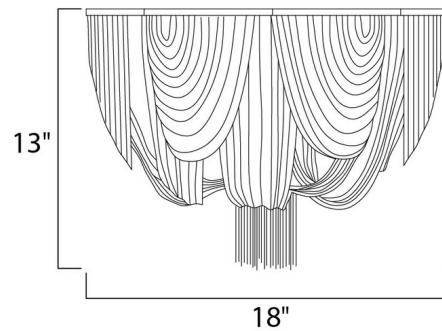

### Description

Chantilly Ceiling Flush Mount features metal frames gracefully draped with nickel finished jewelry chain. Metal trim rings of polished nickel add sharp contrast to the softness of the chain, which conceals the xenon light source. Six 60 watt, 120 volt, T4 G9 base halogen lamps included. 18 inch diameter x 13 inch height. UL listed. Suitable for dry locations.

### Specifications

COLOR . . . . . Nickel  
BODY FINISH . . . . . Polished Nickel  
WATTAGE . . . . . 360W  
DIMMER . . . . . Standard 120V  
DIMENSIONS . . . . . 18"W x 13"H  
BULB NOT INCLUDED . . . . . 6 x JCD/G9/60W/120V LED