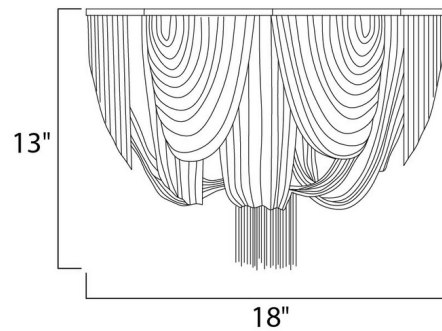

Description

Chantilly Ceiling Flush Mount features metal frames gracefully draped with nickel finished jewelry chain. Metal trim rings of polished nickel add sharp contrast to the softness of the chain, which conceals the xenon light source. Six 60 watt, 120 volt, T4 G9 base halogen lamps included. 18 inch diameter x 13 inch height. UL listed. Suitable for dry locations.

Shown in polished nickel / nickel

Specifications

COLOR Nickel
BODY FINISH Polished Nickel
WATTAGE 360W
DIMMER Standard 120V
DIMENSIONS 18"W x 13"H
BULB NOT INCLUDED 6 x JCD/G9/60W/120V LED

Technical Information