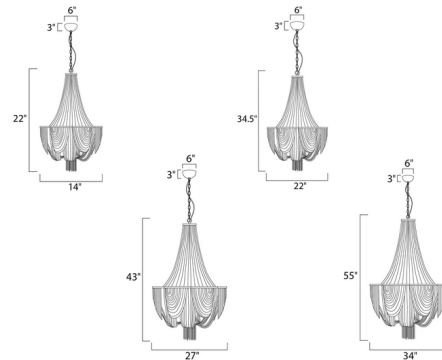

Description

The Chantilly Chandelier features metal frames gracefully draped with nickel finished jewelry chain. Metal trim rings of polished nickel add sharp contrast to the softness of the chain.

Shown in polished nickel / nickel

Specifications

COLOR Nickel
BODY FINISH Polished Nickel
WATTAGE 600W
DIMMER Standard 120V
DIMENSIONS 22"W x 34.5"H
BULB INCLUDED 10 x JCD/G9/60W/120V Halogen

Technical Information

LAMP COLOR 3000K

CLICK TO VIEW PRODUCT