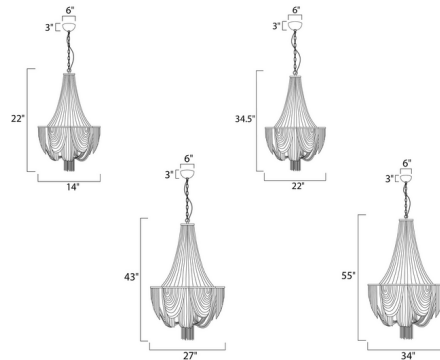

### Specifications

COLOR	Nickel
BODY FINISH	Polished Nickel
WATTAGE	480W
DIMMER	Standard 120V
DIMENSIONS	27"W x 43"H
BULB INCLUDED	12 x JCD/G9/40W/120V Halogen

CLICK TO VIEW PRODUCT

Notes: