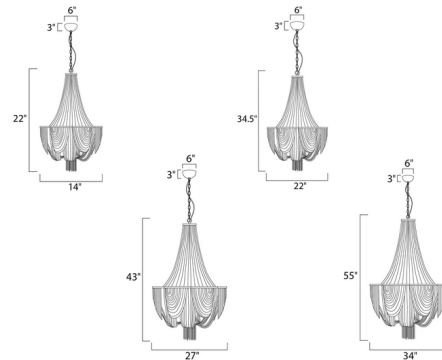

By Maxim Lighting

Description

The Chantilly Chandelier features metal frames gracefully draped with nickel finished jewelry chain. Metal trim rings of polished nickel add sharp contrast to the softness of the chain.

Shown in polished nickel / nickel

Specifications

COLOR Nickel
BODY FINISH Polished Nickel
WATTAGE 560W
DIMMER Standard 120V
DIMENSIONS 34"W x 55"H
BULB INCLUDED 14 x JCD/G9/40W/120V Halogen

Technical Information