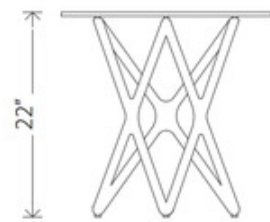

COMPANY

PROJECT

FIXTURE TYPE

APPROVED BY

DATE