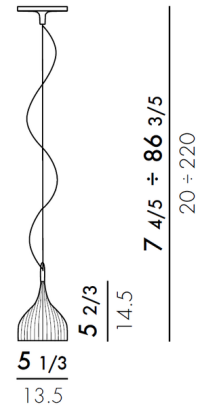

Lightology

lightology.com
866-954-4489
05-17-26

Project: _____

Company: _____

Location: _____ Fixture Type: _____

SPEC #: **KRL60622**

Approved On: _____ Approved By: _____

E Pendant By Kartell

Specifications

COLOR	Crystal
BODY FINISH	Chrome
WATTAGE	5W
DIMMER	Standard 120V
DIMENSIONS	5.3"W x 5.6"H
BULB NOT INCLUDED	1 x B10/Candelabra (E12)/5W/120V LED
COUNTRY OF ORIGIN	Italy

Technical Information

PRODUCT DIMENSIONS	Max Overall Height: 86 3/5"
--------------------	-----------------------------

CLICK TO VIEW PRODUCT

Notes: