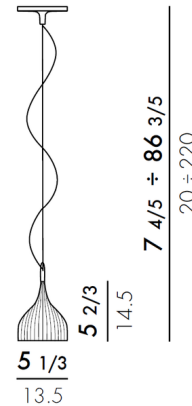

Description

Inspired by a blossoming flower, the E Pendant is a soft yet modern design. A delicately pleated lampshade provides a softly glowing touch. Perfect for an entry or hallway.

Shown in chrome / crystal

Specifications

COLOR	Crystal
BODY FINISH	Chrome
WATTAGE	5W
DIMMER	Standard 120V
DIMENSIONS	5.3"W x 5.6"H
BULB NOT INCLUDED	1 x B10/Candelabra (E12)/5W/120V LED
COUNTRY OF ORIGIN	Italy

Technical Information

PRODUCT DIMENSIONS	Max Overall Height: 86 3/5"
--------------------	-----------------------------

CLICK TO VIEW PRODUCT

Notes: