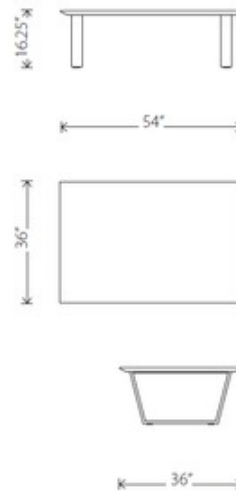

BRAND

Nuevo

DESCRIPTION

Catrine Coffee Table features a White Marble or Black Marble top with a Brushed Stainless Steel or Brushed Gold frame. Features beveled, receding bull nose edging. 54 inch width x 16.25 inch height x 36 inch depth.

Shown in: Brushed Gold / White

SHADE COLOR	White
BODY FINISH	Brushed Gold
LAMP	N/A
WATTAGE	N/A
DIMMER	N/A
DIMENSIONS	54"W x 16.25"H x 36"D

ITEM NUMBER NUE606275

COMPANY	PROJECT	FIXTURE TYPE	APPROVED BY	DATE