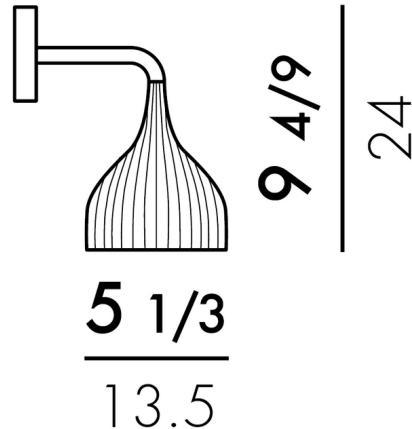

By Kartell

Description

Inspired by a blossoming flower, the E Wall Sconce is a soft yet modern design. A delicately pleated lampshade provides a softly glowing touch. Perfect for an entry or hallway.

Shown in chrome / transparent blue

Specifications

COLOR	Transparent Blue
BODY FINISH	Chrome
WATTAGE	5W
DIMMER	Standard 120V
DIMENSIONS	5.3"W x 9.4"H
BULB NOT INCLUDED	1 x B10/Candelabra (E12)/5W/120V LED
COUNTRY OF ORIGIN	Italy

CLICK TO VIEW PRODUCT