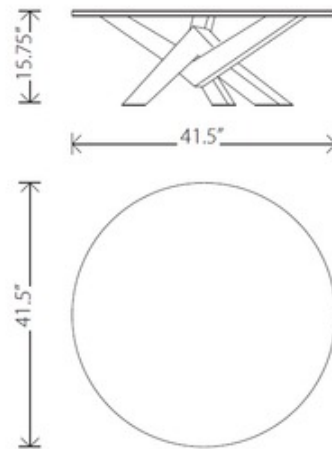

BRAND

Nuevo

DESCRIPTION

Costa Coffee Table features a half inch tempered Clear glass top and base in Ash Stained Walnut. 41.5 inch width x 15.75 inch height x 41.5 inch depth.

Shown in: Ash Stained Walnut / Clear

SHADE COLOR	Clear
BODY FINISH	Ash Stained Walnut
LAMP	N/A
WATTAGE	N/A
DIMMER	N/A
DIMENSIONS	41.5"W x 15.75"H x 41.5"D

ITEM NUMBER

NUE606550

COMPANY

PROJECT

FIXTURE TYPE

APPROVED BY

DATE