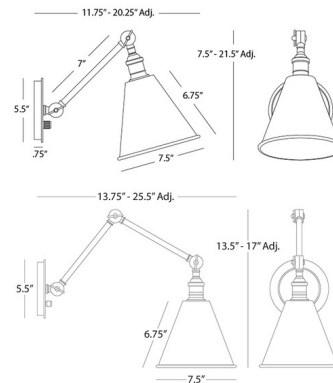

By Robert Abbey

Description

The Alloy Swing Arm Wall Light brings a sleek mechanical look to your interior space. Single or dual arms and head are adjustable, to direct light where you need it. Full range dimmer switch is located on the backplate. This fixture can be hardwired or installed with cord and plug. Includes a 96 inch cord and a 24 inch cord cover.

Shown in polished nickel

Specifications

COLOR	N/A
BODY FINISH	Polished Nickel
WATTAGE	7W
DIMMER	Included
DIMENSIONS	7.5"W x 17"H x 25.5"D
BULB NOT INCLUDED	1 x A19/Medium (E26)/7W/120V LED
OTHER BULB OPTIONS	A19/Medium (E26)/60W/120V Incandescent
COUNTRY OF ORIGIN	China