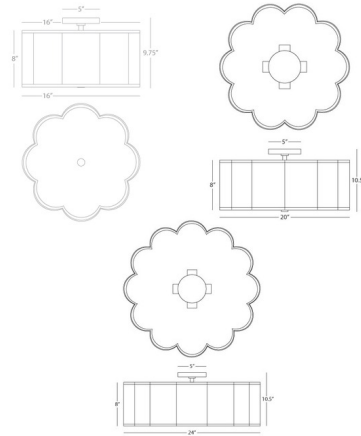

By Robert Abbey

Description

The Axis Flush Mount features an Ascot White shade with a Blackened Antique Nickel finish or a Fondine shade with an Aged Brass finish. Available in three sizes. UL listed.

Shown in blackened antique nickel / ascot white

Specifications

COLOR	Ascot White
BODY FINISH	Blackened Antique Nickel
WATTAGE	288W
DIMMER	Standard 120V
DIMENSIONS	20"W x 10.5"H
BULB NOT INCLUDED	4 x A19/Medium (E26)/72W/120V Incandescent
COUNTRY OF ORIGIN	China