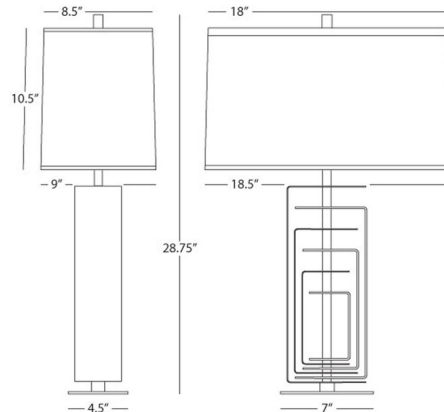

By Robert Abbey

Description

The Braxton Table Lamp features a stylish open base for a light, elegant aesthetic. The lamp is capped with a rectangular shade for a warm and inviting glow. Includes built-in dimmer switch on socket.

Shown in fondine / modern brass

Specifications

COLOR	N/A
BODY FINISH	Fondine / Modern Brass
WATTAGE	150W
DIMMER	Included
DIMENSIONS	18.5"W x 28.75"H
BULB NOT INCLUDED	1 x A19/Medium (E26)/150W/120V LED
COUNTRY OF ORIGIN	China