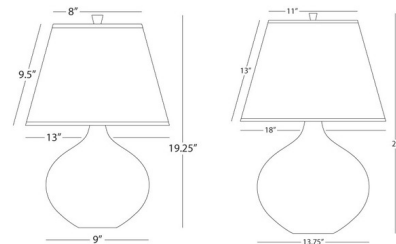

By Robert Abbey

Description

The Dal Round Table adds elegant curves to your interior space. The sophisticated, stylish hammered metal body is topped with a tapered linen shade. Includes dimmer switch.

Shown in polished nickel / oyster linen

Specifications

COLOR Oyster Linen
BODY FINISH Polished Nickel
WATTAGE 72W
DIMMER Included
DIMENSIONS 13"W x 19.25"H
BULB NOT INCLUDED 1 x A19/Medium (E26)/72W/120V Incandescent
COUNTRY OF ORIGIN India

Technical Information

PRODUCT DIMENSIONS Cord: 96"

CLICK TO VIEW PRODUCT

Notes: