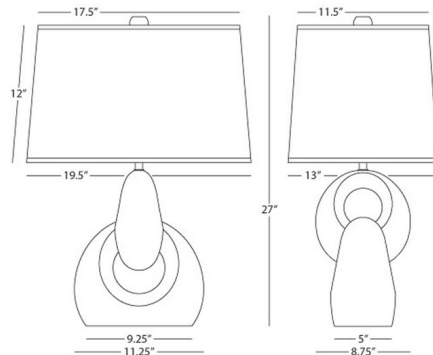

By Robert Abbey

Description

The Fusion Table Lamp brings a smooth unique look to your interior space. The double ring ceramic body is topped with a hardback oval shaped linen shade that casts warm shadows of light across your room. Full range dimmer switch is located on the lamp socket.

Shown in bone / oyster linen

Specifications

COLOR Oyster Linen
BODY FINISH Bone
WATTAGE 27W
DIMMER Included
DIMENSIONS 19.5"W x 27"H x 13"D
BULB NOT INCLUDED 1 x A19/Medium (E26)/27W/120V LED
COUNTRY OF ORIGIN United States

Technical Information

PRODUCT DIMENSIONS Silver Cord: 96"

CLICK TO VIEW PRODUCT

Notes: