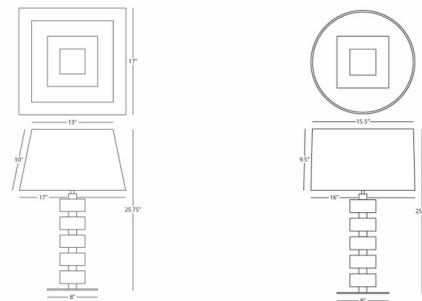

Shown in natural brass / turquoise crystal / white

Specifications

COLOR White
BODY FINISH Natural Brass / Turquoise Crystal
WATTAGE 150W
DIMMER Included
DIMENSIONS 8"W x 26.25"H
BULB NOT INCLUDED 1 x A19 3-Way/Medium (E26)/150W/120V Incandescent
OTHER BULB OPTIONS 1 x A19 3-Way/Medium (E26)/120V LED