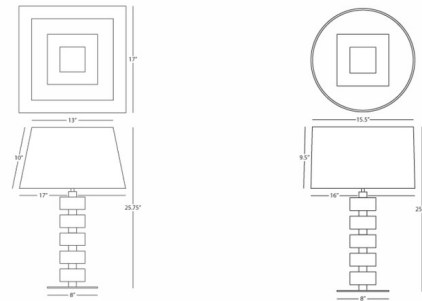

### Specifications

COLOR . . . . . White  
BODY FINISH . . . . . Natural Brass / Turquoise Crystal  
WATTAGE . . . . . 150W  
DIMMER . . . . . Included  
DIMENSIONS . . . . . 8"W x 26.25"H  
BULB NOT INCLUDED . . . . . 1 x A19 3-Way/Medium (E26)/150W/120V Incandescent  
OTHER BULB OPTIONS . . . . . 1 x A19 3-Way/Medium (E26)/120V LED