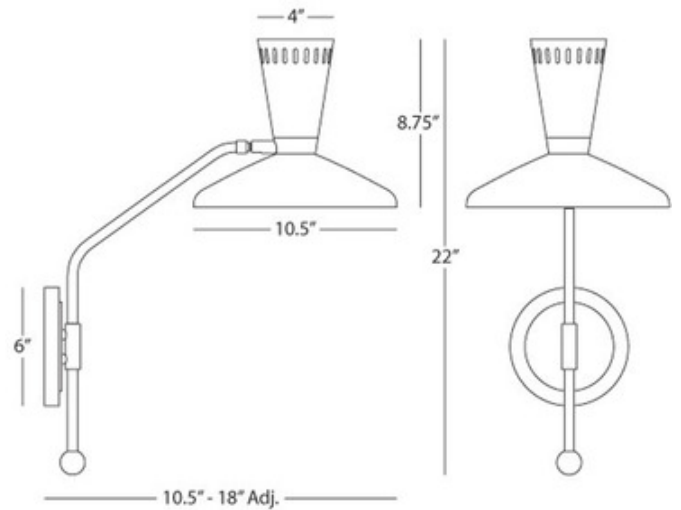

BRAND

Robert Abbey

DESCRIPTION

Vortex Swing Arm Wall Light features a Matte Black shade with a Polished Nickel or Modern Brass finish. One 60 watt 120 volt A19 medium base bulb is required, but not included. 10.5 inch width x 22 inch height x 18 inch depth. UL listed.

SHADE COLOR	Matte Black
BODY FINISH	Polished Nickel
WATTAGE	43W
DIMMER	Standard 120V
DIMENSIONS	10.5"W x 22"H x 18"D
BULB NOT INCLUDED	
LAMP	1 x A19/Medium (E26)/43W/120V Incandescent

SPEC #

RAB606953

COMPANY