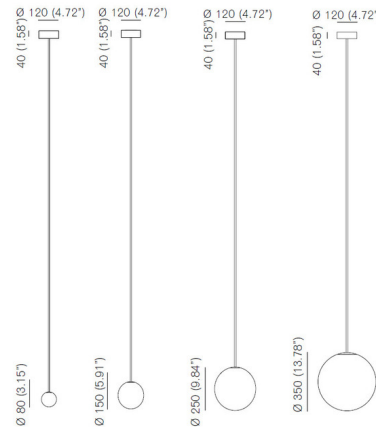

### Description

The Architectural collection brings together the simplicity and elegance that characterizes the Michael Anastassiades aesthetic. Upon ordering, please supply required drop length of fixture, measured from the ceiling to bottom fitting. Available from 8 to 82 inches. Please contact Customer Service to order.

### Specifications

COLOR . . . . . Opal  
 BODY FINISH . . . . . Brass  
 WATTAGE . . . . . 14W  
 DIMMER . . . . . Standard 120V  
 DIMENSIONS . . . . . 5.91"W x 5.91"H  
 BULB INCLUDED . . . . . 1 x LED/Medium (E26)/14W/120V LED

### Technical Information

LAMP COLOR . . . . . 2700K  
 LUMENS/WATT . . . . . 142.86  
 LUMINOUS FLUX . . . . . 2000 lumens

CLICK TO VIEW PRODUCT

Notes: