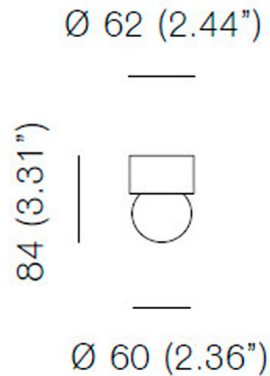

Shown in brass / opal

Specifications

COLOR	Opal
BODY FINISH	Brass
WATTAGE	2W
DIMMER	Standard 120V
DIMENSIONS	2.44"W x 3.31"H
BULB INCLUDED	1 x JCD/G9/2W/120V LED

Technical Information

LAMP COLOR	2700K
LUMENS/WATT	130.00
LUMINOUS FLUX	260 lumens