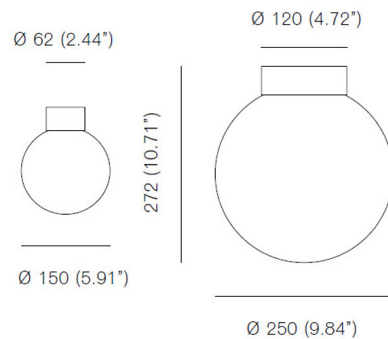

Description

The Architectural Wall / Ceiling Light Fixture puts the focus on simplicity while maintaining the perfect style for any space. The 5.9 inch version includes a paintable junction box cover for use in North America; not pictured.

Shown in brass / opal

Specifications

COLOR	Opal
BODY FINISH	Brass
WATTAGE	3.5W
DIMMER	Standard 120V
DIMENSIONS	5.91"W x 7.09"H
BULB INCLUDED	1 x JCD/G9/3.5W/120V LED

Technical Information

LAMP COLOR	2700K
LUMENS/WATT	94.29
LUMINOUS FLUX	330 lumens