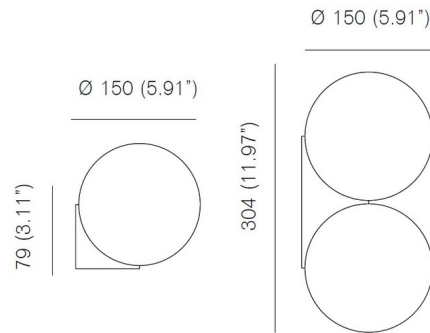

Shown in brass / opal

Specifications

COLOR Opal
BODY FINISH Brass
WATTAGE 3.5W
DIMMER Standard 120V
DIMENSIONS 5.91"W x 5.91"H x 5.91"D
BULB INCLUDED 1 x JCD/G9/3.5W/120V LED

Technical Information

LAMP COLOR 2700K
LUMENS/WATT 94.29
LUMINOUS FLUX 330 lumens