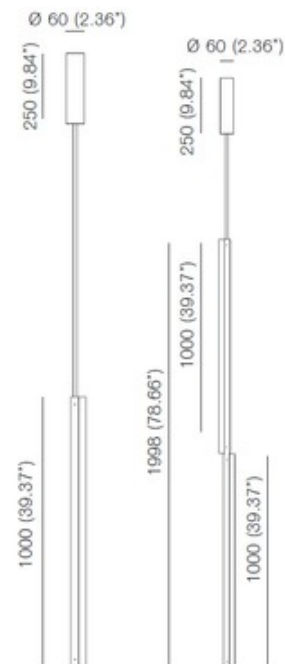

DESIGNER Michael Anastassiades
BRAND Michael Anastassiades

DESCRIPTION

The One Well Known Sequence Vertical Pendant features an aluminum rod that holds the lighting source, making this piece simplistic while creating a bold presence in any room. Paintable junction box cover included. Note: Stem length must be specified upon ordering and is not field-adjustable. Please contact our sales team to place an order.

Shown in: Black / Opal

SHADE COLOR	Opal
BODY FINISH	Black
WATTAGE	15W
DIMMER	Standard 120V
DIMENSIONS	2.36"W x 39.37"H
BULB INCLUDED	
LAMP	1 x T10/S14S/15W/120V LED
<i>Technical Information</i>	
LUMINOUS FLUX	1000 lumens
LUMENS/WATT	66.67
LAMP COLOR	2700K
PRODUCT DIMENSIONS	Canopy: 2.36"W x 10.24"H
SPEC #	MAN606988