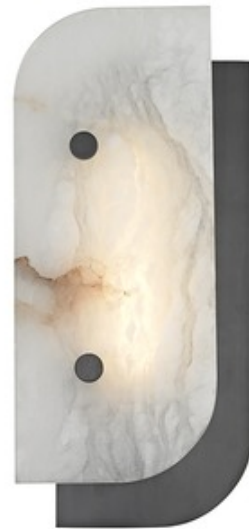

BRAND

Hudson Valley Lighting

DESCRIPTION

The Yin & Yang Wall Light offers a sleek, modern design featuring a an Alabaster glass shade placed off-center from its wall mount, yet maintaining a balance with its proportions. Available finished in Aged Brass. Suitable for damp locations. UL and CUL listed. ADA compliant.

SHADE COLOR	Alabaster
BODY FINISH	Old Bronze
WATTAGE	4.5W
DIMMER	Low Voltage Electronic
DIMENSIONS	5.5"W x 13"H x 2.25"D
INTEGRATED LED MODULE	
LAMP	1 x LED/4.5W/120V LED

Technical Information

LUMINOUS FLUX	200 lumens
LUMENS/WATT	44.44
LAMP COLOR	3000K
COLOR RENDERING	90 CRI