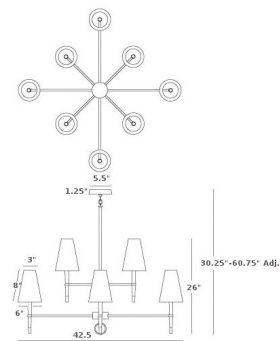

By Jonathan Adler

Description

The Ventana Chandelier is available in a variety of shade, wood, and metal accent finish options. Includes one 6 inch and three 12 inch downrods. UL listed.

Shown in natural / ebony + antique brass / natural

Specifications

COLOR Natural
BODY FINISH Natural / Ebony + Antique Brass
WATTAGE 200W
DIMMER Standard 120V
DIMENSIONS 42.5\"W x 26\"H
BULB NOT INCLUDED 8 x B10/Candelabra (E12)/25W/120V Incandescent
OTHER BULB OPTIONS 8 x B10/Candelabra (E12)/120V LED