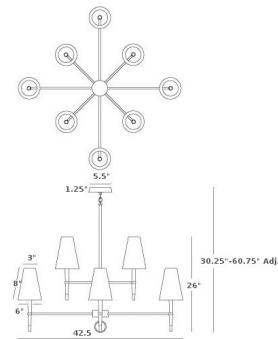

By Jonathan Adler

Description

The Ventana Chandelier is available in a variety of shade, wood, and metal accent finish options. Includes one 6 inch and three 12 inch downrods. UL listed.

Shown in natural / ebony + antique brass / natural

Specifications

COLOR	Natural
BODY FINISH	Natural / Ebony + Antique Brass
WATTAGE	200W
DIMMER	Standard 120V
DIMENSIONS	42.5"W x 26"H
BULB NOT INCLUDED	8 x B10/Candelabra (E12)/25W/120V Incandescent
OTHER BULB OPTIONS	8 x B10/Candelabra (E12)/120V LED