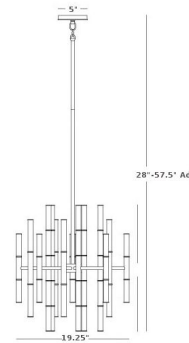

By Jonathan Adler

Description

The Meurice Chandelier adds sculptural glow in a narrow hallway or above a dining room table.

Shown in modern brass

Specifications

COLOR	N/A
BODY FINISH	Modern Brass
WATTAGE	750W
DIMMER	Standard 120V
DIMENSIONS	19.25"W x 22"H
BULB NOT INCLUDED	30 x G16.5/Candelabra (E12)/25W/120V Incandescent