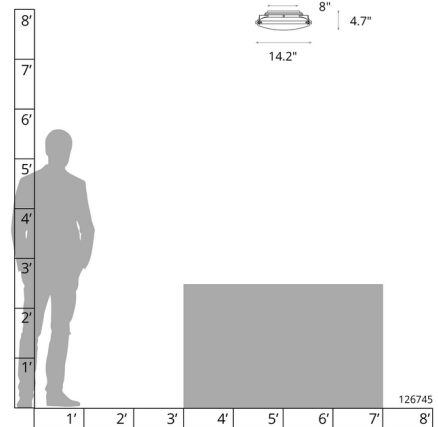

Specifications

COLOR Opal
 BODY FINISH Dark Smoke
 WATTAGE 120W
 DIMMER Standard 120V
 DIMENSIONS 14.2"W x 4.7"H
 BULB NOT INCLUDED 2 x A15/Medium (E26)/60W/120V Incandescent
 OTHER BULB OPTIONS 2 x A15/Medium (E26)/120V LED
 COUNTRY OF ORIGIN United States

Technical Information

PRODUCT DIMENSIONS Canopy: 7.9" Dia.

Shown in dark smoke / opal

CLICK TO VIEW PRODUCT

Notes: