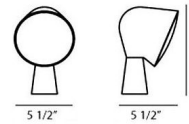

Shown in white

Specifications

COLOR	N/A
BODY FINISH	White
WATTAGE	13W
DIMMER	N/A
DIMENSIONS	5.5"W x 8"H
BULB NOT INCLUDED	1 x B10/Candelabra (E12)/13W/120V LED

CLICK TO VIEW PRODUCT

Notes: