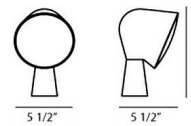

Shown in white

Specifications

COLOR	N/A
BODY FINISH	White
WATTAGE	13W
DIMMER	N/A
DIMENSIONS	5.5"W x 8"H
BULB NOT INCLUDED	1 x B10/Candelabra (E12)/13W/120V LED

CLICK TO VIEW PRODUCT

Notes: