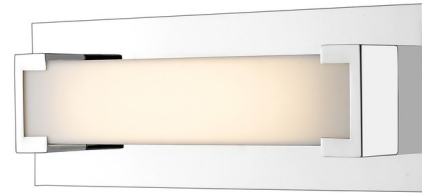

Lightology

lightology.com
866-954-4489
04-13-26

Project: _____

Company: _____

Location: _____ Fixture Type: _____

SPEC #: **ZLT608921**

Approved On: _____ Approved By: _____

Elara Bathroom Vanity Light By Z-Lite

Description

The Elara Bathroom Vanity Light offers a sleek, modern look with a slim profile, featuring a rectangular Frosted glass diffuser paired with a Chrome finished backplate.

Shown in chrome / frosted

Specifications

COLOR Frosted
BODY FINISH Chrome
WATTAGE 7.5W
DIMMER Low Voltage Electronic
DIMENSIONS 12.8"W x 4.5"H x 2.3"D
INTEGRATED LED MODULE 1 x LED/7.5W/120V LED
COUNTRY OF ORIGIN China

Technical Information