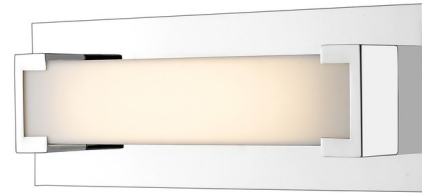

Lightology

lightology.com
866-954-4489
06-19-26

Project: _____

Company: _____

Location: _____ Fixture Type: _____

SPEC #: **ZLT608921**

Approved On: _____ Approved By: _____

Elara Bathroom Vanity Light By Z-Lite

Description

The Elara Bathroom Vanity Light offers a sleek, modern look with a slim profile, featuring a rectangular Frosted glass diffuser paired with a Chrome finished backplate.

Shown in chrome / frosted

Specifications

COLOR Frosted
BODY FINISH Chrome
WATTAGE 7.5W
DIMMER Low Voltage Electronic
DIMENSIONS 12.8"W x 4.5"H x 2.3"D
INTEGRATED LED MODULE 1 x LED/7.5W/120V LED
COUNTRY OF ORIGIN China

Technical Information