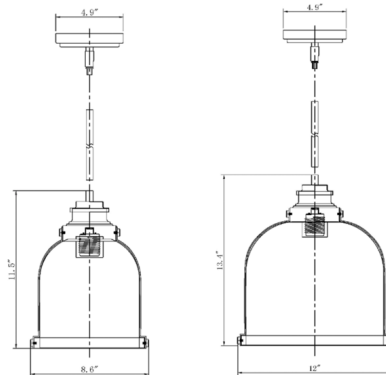

### Specifications

COLOR . . . . . Clear Seedy  
BODY FINISH . . . . . Matte Black / Chrome  
WATTAGE . . . . . 17W  
DIMMER . . . . . Standard 120V  
DIMENSIONS . . . . . 8.75"W x 11.5"H  
BULB NOT INCLUDED . . . . . 1 x Edison ST-Shape/Medium (E26)/17W/120V LED  
OTHER BULB OPTIONS . . . . . 1 x Edison Tube/Medium (E26)/120V LED  
COUNTRY OF ORIGIN . . . . . China

### Technical Information

PRODUCT DIMENSIONS . . . . . Downrods Included: 1-3", 1-6", and 3-12" Stems

Shown in matte black / chrome / clear seedy

CLICK TO VIEW PRODUCT

Notes: