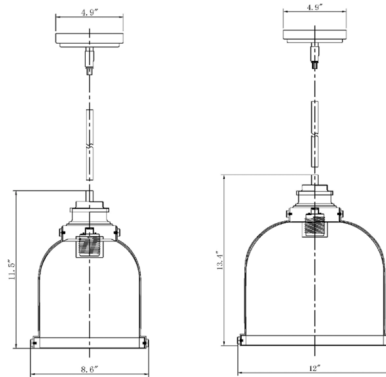

Specifications

COLOR Clear Seedy
BODY FINISH Matte Black / Chrome
WATTAGE 17W
DIMMER Standard 120V
DIMENSIONS 8.75"W x 11.5"H
BULB NOT INCLUDED 1 x Edison ST-Shape/Medium (E26)/17W/120V LED
OTHER BULB OPTIONS 1 x Edison Tube/Medium (E26)/120V LED
COUNTRY OF ORIGIN China

Technical Information

PRODUCT DIMENSIONS Downrods Included: 1-3", 1-6", and 3-12" Stems

Shown in matte black / chrome / clear seedy

CLICK TO VIEW PRODUCT

Notes: