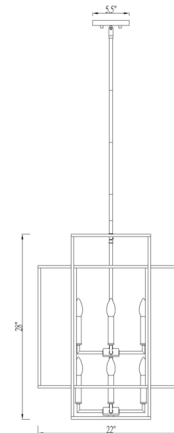

### Specifications

COLOR	N/A
BODY FINISH	Black / Brushed Nickel
WATTAGE	72W
DIMMER	Standard 120V
DIMENSIONS	22"L x 22"W x 28"H
BULB NOT INCLUDED	8 x B10/Candelabra (E12)/9W/120V LED
OTHER BULB OPTIONS	8 x B10/Candelabra (E12)/120V LED 8 x B10/Candelabra (E12)/60W/120V Incandescent
COUNTRY OF ORIGIN	China

### Technical Information

PRODUCT DIMENSIONS . . . . . Downrods Included: 1-3", 1-6" and 3-12" Stems

Shown in black / brushed nickel

CLICK TO VIEW PRODUCT

Notes: