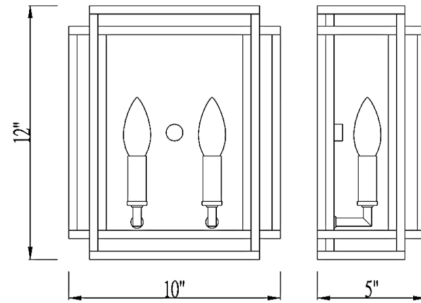

Shown in bronze / olde brass

Specifications

COLOR	N/A
BODY FINISH	Bronze / Olde Brass
WATTAGE	18W
DIMMER	Standard 120V
DIMENSIONS	10"W x 12"H x 5"D
BULB NOT INCLUDED	2 x B10/Candelabra (E12)/9W/120V LED
COUNTRY OF ORIGIN	China