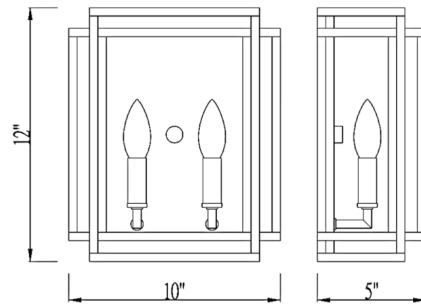

Shown in bronze / olde brass

Specifications

COLOR	N/A
BODY FINISH	Bronze / Olde Brass
WATTAGE	18W
DIMMER	Standard 120V
DIMENSIONS	10"W x 12"H x 5"D
BULB NOT INCLUDED	2 x B10/Candelabra (E12)/9W/120V LED
COUNTRY OF ORIGIN	China