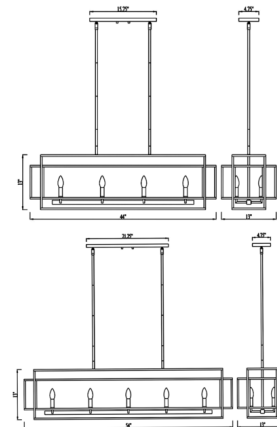

Specifications

COLOR	N/A
BODY FINISH	Black / Brushed Nickel
WATTAGE	72W
DIMMER	Standard 120V
DIMENSIONS	44"L x 13"W x 13"H
BULB NOT INCLUDED	8 x B10/Candelabra (E12)/9W/120V LED
OTHER BULB OPTIONS	8 x B10/Candelabra (E12)/120V LED 8 x B10/Candelabra (E12)/60W/120V Incandescent
COUNTRY OF ORIGIN	China

Technical Information

PRODUCT DIMENSIONS Downrods Included: 1-3", 1-6", and 5-12" Stems

Shown in black / brushed nickel

CLICK TO VIEW PRODUCT

Notes: