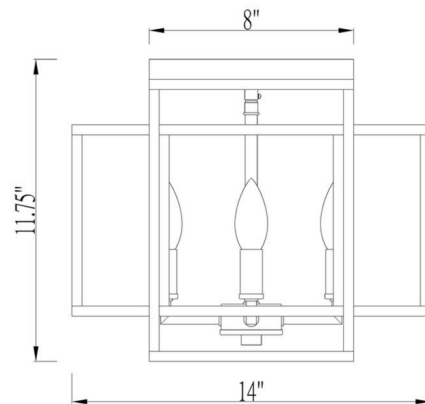

Shown in black / brushed nickel

Specifications

COLOR	N/A
BODY FINISH	Black / Brushed Nickel
WATTAGE	36W
DIMMER	Standard 120V
DIMENSIONS	14"W x 11.75"H
BULB NOT INCLUDED	4 x B10/Candelabra (E12)/9W/120V LED
OTHER BULB OPTIONS	4 x B10/Candelabra (E12)/120V LED 4 x B10/Candelabra (E12)/60W/120V Incandescent
COUNTRY OF ORIGIN	China