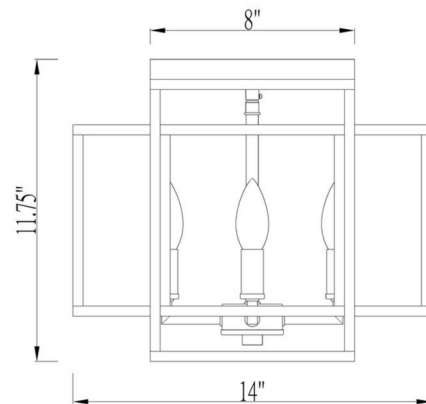

Shown in black / brushed nickel

Specifications

COLOR	N/A
BODY FINISH	Black / Brushed Nickel
WATTAGE	36W
DIMMER	Standard 120V
DIMENSIONS	14"W x 11.75"H
BULB NOT INCLUDED	4 x B10/Candelabra (E12)/9W/120V LED
OTHER BULB OPTIONS	4 x B10/Candelabra (E12)/120V LED 4 x B10/Candelabra (E12)/60W/120V Incandescent
COUNTRY OF ORIGIN	China