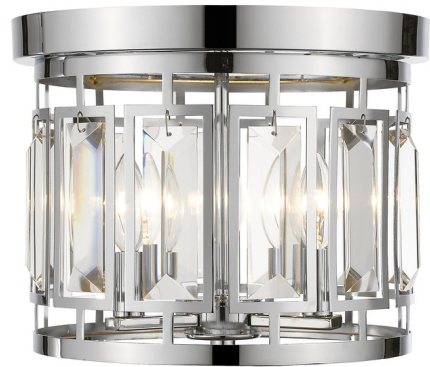

Lightology

lightology.com
866-954-4489
04-27-26

Project: _____

Company: _____

Location: _____ Fixture Type: _____

SPEC #: **ZLT609216**

Approved On: _____ Approved By: _____

Mersesse Round Ceiling Light By Z-Lite

Description

The Mersesse Round Flush Mount Ceiling Light offers an elegant, yet modern style featuring a round metal frame with rectangular laser cut crystals.

Shown in chrome / crystal

Specifications

COLOR	Crystal
BODY FINISH	Chrome
WATTAGE	27W
DIMMER	Standard 120V
DIMENSIONS	12.5"W x 9.5"H
BULB NOT INCLUDED	3 x B10/Candelabra (E12)/9W/120V LED
COUNTRY OF ORIGIN	China