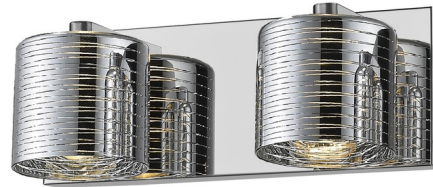

Lightology

lightology.com
866-954-4489
07-07-26

Project: _____

Company: _____

Location: _____ Fixture Type: _____

SPEC #: **ZLT609266**

Approved On: _____ Approved By: _____

Sempter Bathroom Vanity Light By Z-Lite

Description

Make this dynamic Sempter Bathroom Vanity Light the marquee element in a master en suite design. With gallery-inspired appeal, its rounded cut glass shades feature sleek, narrow lines that create a texturized effect

Shown in chrome / crystal

Specifications

COLOR Crystal
BODY FINISH Chrome
WATTAGE 8W
DIMMER Standard 120V
DIMENSIONS 12.5"W x 4.75"H x 5"D
BULB INCLUDED 2 x JCD/G9/4W/120V LED
COUNTRY OF ORIGIN China

Technical Information