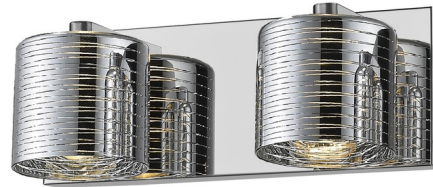

## Sempter Bathroom Vanity Light By Z-Lite

### Description

Make this dynamic Sempter Bathroom Vanity Light the marquee element in a master en suite design. With gallery-inspired appeal, its rounded cut glass shades feature sleek, narrow lines that create a texturized effect

### Specifications

COLOR . . . . . Crystal  
BODY FINISH . . . . . Chrome  
WATTAGE . . . . . 8W  
DIMMER . . . . . Standard 120V  
DIMENSIONS . . . . . 12.5"W x 4.75"H x 5"D  
BULB INCLUDED . . . . . 2 x JCD/G9/4W/120V LED  
COUNTRY OF ORIGIN . . . . . China