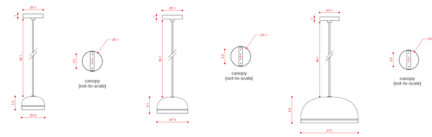

### Specifications

COLOR . . . . . Sand Black Dome  
BODY FINISH . . . . . Sand Black Ring  
WATTAGE . . . . . 25W  
DIMMER . . . . . Standard 120V  
DIMENSIONS . . . . . 7.9"W x 4.1"H  
INTEGRATED LED MODULE . . . . . 1 x A19/Medium (E26)/25W/120V LED

### Technical Information

PRODUCT DIMENSIONS . . . . . Cord Length: 59"

CLICK TO VIEW PRODUCT

Notes: