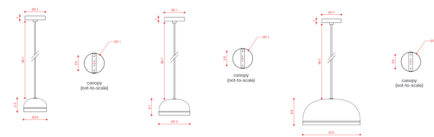

Shown in brushed brass ring / brushed brass dome

Specifications

COLOR Brushed Brass Dome
BODY FINISH Brushed Brass Ring
WATTAGE 25W
DIMMER Standard 120V
DIMENSIONS 15"W x 6.8"H
INTEGRATED LED MODULE 1 x A19/Medium (E26)/25W/120V LED

Technical Information

PRODUCT DIMENSIONS Adjustable Cable Length: 59.1"

Notes:

CLICK TO VIEW PRODUCT