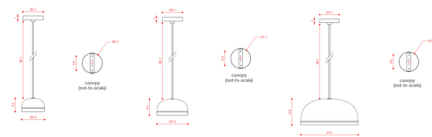

Shown in brushed brass ring / brushed brass dome

Specifications

COLOR Brushed Brass Dome
BODY FINISH Brushed Brass Ring
WATTAGE 25W
DIMMER Standard 120V
DIMENSIONS 15"W x 6.8"H
INTEGRATED LED MODULE 1 x A19/Medium (E26)/25W/120V LED

Technical Information

PRODUCT DIMENSIONS Adjustable Cable Length: 59.1"

Notes:

CLICK TO VIEW PRODUCT