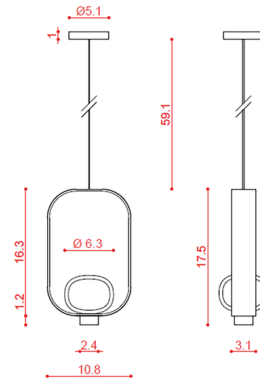

Lightology

lightology.com
866-954-4489
06-03-26

Project: _____
 Company: _____
 Location: _____ Fixture Type: _____
 SPEC #: **TOY609295**
 Approved On: _____ Approved By: _____

Filipa Pendant

By Tooy

Description

Shown in sand black / tan / blue leather

Specifications

COLOR	N/A
BODY FINISH	Sand Black / Sand Grey
WATTAGE	29W
DIMMER	Standard 120V
DIMENSIONS	10.8"W x 17.5"H x 5.9"D
BULB NOT INCLUDED	1 x JCD/G9/25W/120V LED
BULB NOT INCLUDED	1 x LED/4W/120V LED

Technical Information

PRODUCT DIMENSIONS Cord Length: 59"

CLICK TO VIEW PRODUCT

Notes: