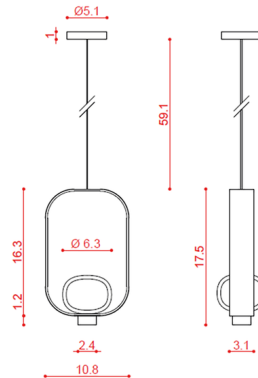

### Specifications

COLOR	N/A
BODY FINISH	Sand Black / Sand Grey
WATTAGE	29W
DIMMER	Standard 120V
DIMENSIONS	10.8"W x 17.5"H x 5.9"D
BULB NOT INCLUDED	1 x JCD/G9/25W/120V LED
BULB NOT INCLUDED	1 x LED/4W/120V LED

### Technical Information

PRODUCT DIMENSIONS	Cord Length: 59"
--------------------	------------------

CLICK TO VIEW PRODUCT

Notes: