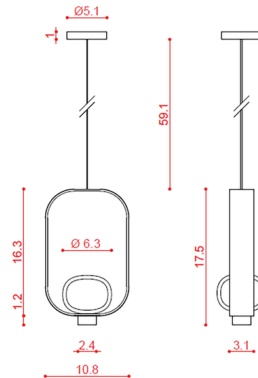

Shown in sand black / tan / blue leather

Specifications

COLOR	N/A
BODY FINISH	Sand Black / Tan / Blue Leather
WATTAGE	29W
DIMMER	Standard 120V
DIMENSIONS	10.8"W x 17.5"H x 5.9"D
BULB NOT INCLUDED	1 x JCD/G9/25W/120V LED
BULB NOT INCLUDED	1 x LED/4W/120V LED