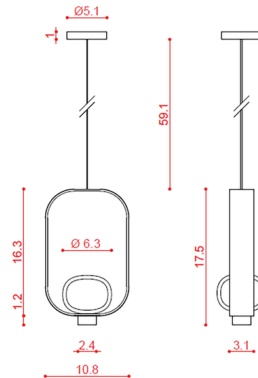

Shown in sand black / tan / blue leather

Specifications

COLOR	N/A
BODY FINISH	Sand Black / Tan / Blue Leather
WATTAGE	29W
DIMMER	Standard 120V
DIMENSIONS	10.8"W x 17.5"H x 5.9"D
BULB NOT INCLUDED	1 x JCD/G9/25W/120V LED
BULB NOT INCLUDED	1 x LED/4W/120V LED

CLICK TO VIEW PRODUCT

Notes: