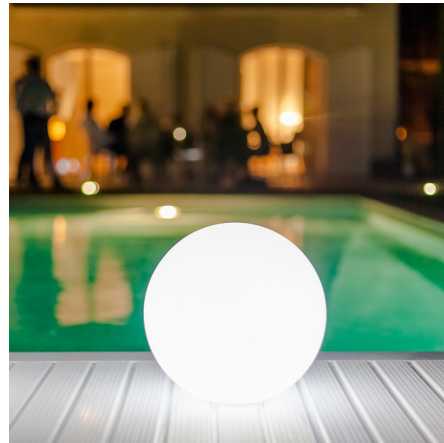

Pearl Bluetooth Indoor / Outdoor LED Lamp

By Smart & Green

Description

The Pearl Bluetooth LED Outdoor / Indoor Lamp is a waterproof, wireless, rechargeable, magnetic and energy efficient lantern that can be used indoors or outdoors. Perfect for brightening up backyard barbecues and setting a romantic atmosphere poolside; it is designed to thrive in bad weather and has a guaranteed high resistance to shocks. Is also portable and easy to move indoors. Features red, blue, white and green the pre-defined colors. Dynamic mode with unlimited colors changing automatically. To perform tasks such as changing the color, timing, dimming, and even have multiple products communicate with each other, simply download the Smart and Green app. Using Bluetooth mesh technology without a WiFi network, you can control various scene modes from your own smartphone. Up to 10 hours of power in one charge. Includes 20 LED lamps totaling 5 watts. IP68 rated for wet locations. 50,000 hours life expectancy. Efficient energy saving light. Bluetooth connected. Note: This product is designed to float on water and can be used in pools and other wet locations. Do not charge when wet.

Specifications

COLOR	White
BODY FINISH	N/A
WATTAGE	5W
DIMMER	Dimmable
DIMENSIONS	9.8"W x 9.8"H
INTEGRATED LED MODULE	1x LED/5W/120V LED
COUNTRY OF ORIGIN	China

Technical Information

LUMENS/WATT	18.00
LUMINOUS FLUX	90 lumens

Shown in white

CLICK TO VIEW PRODUCT

Notes: