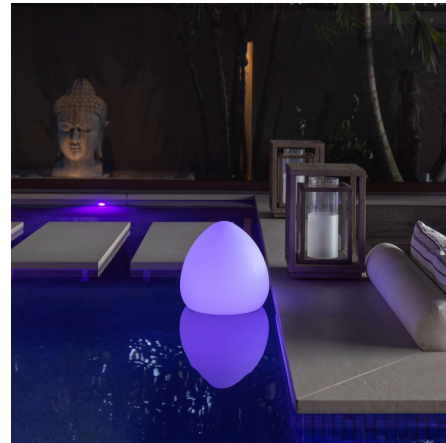

By Smart & Green

Description

The Rock Bluetooth Outdoor/Indoor LED Lamp from Smart & Green is fun and versatile. Waterproof. Wireless. Rechargeable. Energy-efficient. Rock Lamp has it all. Displays a wide range of LED colors, this portable lamp is designed to brighten up backyard settings as well as indoor ones light up barbecues, pool sides, bedsides or place them on the side of a couch. To perform tasks such as changing the color, timing, dimming, and even have multiple products communicate with each other, simply download the Smart and Green app. Using Bluetooth mesh technology without a WiFi network, you can control various scene modes from your own smartphone. Rock guarantees ten hours of power in one charge. Available in three sizes. IP68 rated for wet locations. 50,000 hours life expectancy. Efficient energy saving light. Bluetooth connected. Note: This product is designed to float on water and can be used in pools and other wet locations. Do not charge when wet.

Shown in white

Specifications

COLOR	White
BODY FINISH	N/A
WATTAGE	5W
DIMMER	Dimmable
DIMENSIONS	11"W x 10"H
INTEGRATED LED MODULE	1 x LED/5W/120V LED
COUNTRY OF ORIGIN	China

Technical Information

LUMENS/WATT	24.00
LUMINOUS FLUX	120 lumens