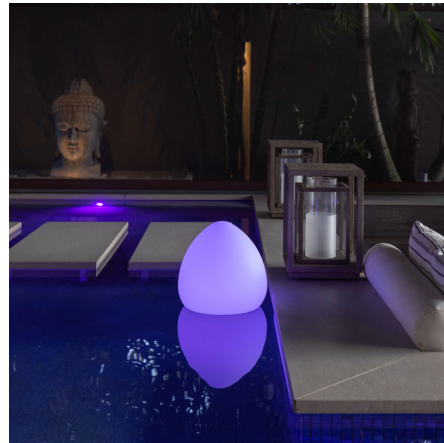

Description

The Rock Bluetooth Outdoor/Indoor LED Lamp from Smart & Green is fun and versatile. Waterproof. Wireless. Rechargeable. Energy-efficient. Rock Lamp has it all. Displays a wide range of LED colors, this portable lamp is designed to brighten up backyard settings as well as indoor ones light up barbecues, pool sides, bedsides or place them on the side of a couch. To perform tasks such as changing the color, timing, dimming, and even have multiple products communicate with each other, simply download the Smart and Green app. Using Bluetooth mesh technology without a WiFi network, you can control various scene modes from your own smartphone. Rock guarantees ten hours of power in one charge. Available in three sizes. IP68 rated for wet locations. 50,000 hours life expectancy. Efficient energy saving light. Bluetooth connected. Note: This product is designed to float on water and can be used in pools and other wet locations. Do not charge when wet.

Specifications

COLOR	White
BODY FINISH	N/A
WATTAGE	5W
DIMMER	Dimmable
DIMENSIONS	11"W x 10"H
INTEGRATED LED MODULE	1 x LED/5W/120V LED
COUNTRY OF ORIGIN	China

Technical Information

LUMENS/WATT	24.00
LUMINOUS FLUX	120 lumens