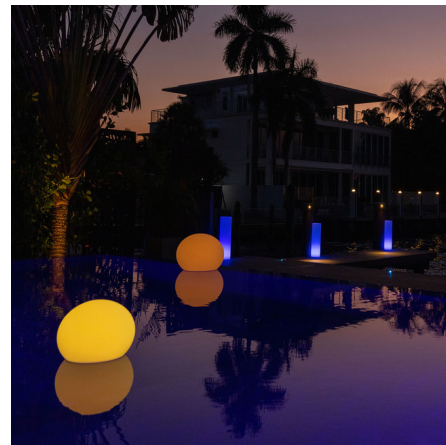

Flatball Portable Bluetooth LED Floating Pool Light

By Smart & Green

Description

The Flatball Portable Bluetooth LED Floating Pool Light is a flat-shaped wireless LED lamp will warmly light your evenings and events. Whether you place it inside or out, your luminous wireless ball will definitely wow. Thanks to its multiple bespoke options, your guests will be dazzled by the host of colors and cool atmospheres. Thanks to our SmartMesh app, it just takes a few clicks to control all your Smart and Green products without having to move around. Our Bluetooth MESH technology enables you to change the colors of your wireless LED ball lamp, to control brightness and to schedule wake-up alarms, amongst other things. Why wait, dive into Smart and Green's unique world right now. Six hour charge time. Battery life of 6-8 hours. 50,000 hours life expectancy. Efficient energy saving light. Bluetooth connected. Note: The 7, 14, and 20 inch sizes are designed to float on water and can be used in pools and other wet locations. The 24 inch size is safe for use near pools and other wet locations, but it is not intended to be immersed or float on water. Do not charge when wet.

Specifications

COLOR	White
BODY FINISH	N/A
WATTAGE	1.2W
DIMMER	Dimmable
DIMENSIONS	14"W x 11"H
INTEGRATED LED MODULE	1 x LED/1.2W/120V LED
COUNTRY OF ORIGIN	China

Technical Information

LUMENS/WATT	100.00
LUMINOUS FLUX	120 lumens

Shown in white

CLICK TO VIEW PRODUCT

Notes: