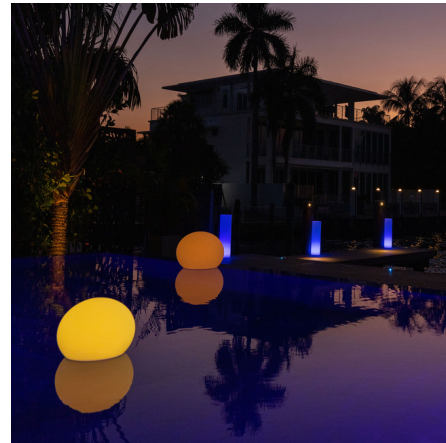

Flatball Portable Bluetooth LED Floating Pool Light

By Smart & Green

Description

The Flatball Portable Bluetooth LED Floating Pool Light is a flat-shaped wireless LED lamp will warmly light your evenings and events. Whether you place it inside or out, your luminous wireless ball will definitely wow. Thanks to its multiple bespoke options, your guests will be dazzled by the host of colors and cool atmospheres. Thanks to our SmartMesh app, it just takes a few clicks to control all your Smart and Green products without having to move around. Our Bluetooth MESH technology enables you to change the colors of your wireless LED ball lamp, to control brightness and to schedule wake-up alarms, amongst other things. Why wait, dive into Smart and Green's unique world right now. Six hour charge time. Battery life of 6-8 hours. 50,000 hours life expectancy. Efficient energy saving light. Bluetooth connected. Note: The 7, 14, and 20 inch sizes are designed to float on water and can be used in pools and other wet locations. The 24 inch size is safe for use near pools and other wet locations, but it is not intended to be immersed or float on water. Do not charge when wet.

Specifications

COLOR	White
BODY FINISH	N/A
WATTAGE	1.2W
DIMMER	Dimmable
DIMENSIONS	14"W x 11"H
INTEGRATED LED MODULE	1 x LED/1.2W/120V LED
COUNTRY OF ORIGIN	China

Technical Information

LUMENS/WATT	100.00
LUMINOUS FLUX	120 lumens

Shown in white

CLICK TO VIEW PRODUCT

Notes: