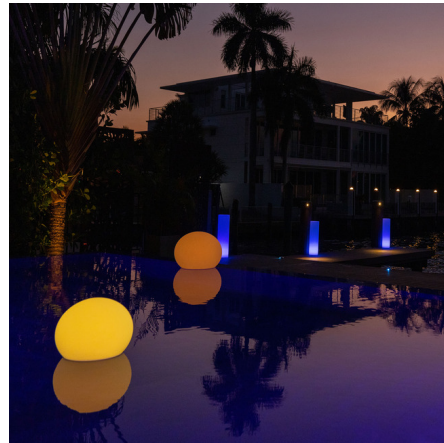

Flatball Portable Bluetooth LED Floating Pool Light By Smart & Green

Description

The Flatball Portable Bluetooth LED Floating Pool Light is a flat-shaped wireless LED lamp will warmly light your evenings and events. Whether you place it inside or out, your luminous wireless ball will definitely wow. Thanks to its multiple bespoke options, your guests will be dazzled by the host of colors and cool atmospheres. Thanks to our SmartMesh app, it just takes a few clicks to control all your Smart and Green products without having to move around. Our Bluetooth MESH technology enables you to change the colors of your wireless LED ball lamp, to control brightness and to schedule wake-up alarms, amongst other things. Why wait, dive into Smart and Green's unique world right now. Six hour charge time. Battery life of 6-8 hours. 50,000 hours life expectancy. Efficient energy saving light. Bluetooth connected. Note: The 7, 14, and 20 inch sizes are designed to float on water and can be used in pools and other wet locations. The 24 inch size is safe for use near pools and other wet locations, but it is not intended to be immersed or float on water. Do not charge when wet.

Specifications

COLOR	White
BODY FINISH	N/A
WATTAGE	1.2W
DIMMER	Dimmable
DIMENSIONS	14"W x 11"H
INTEGRATED LED MODULE	1 x LED/1.2W/120V LED
COUNTRY OF ORIGIN	China

Technical Information

LUMENS/WATT	100.00
LUMINOUS FLUX	120 lumens

Shown in white

CLICK TO VIEW PRODUCT

Notes: