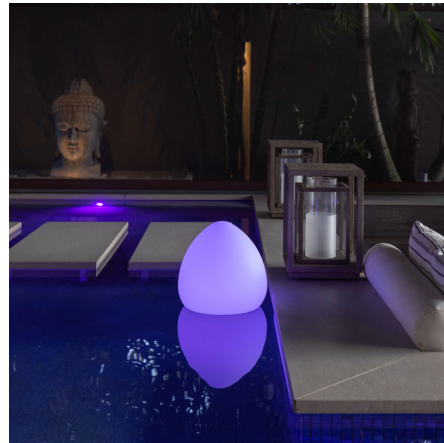

By Smart & Green

Description

The Rock Bluetooth Outdoor/Indoor LED Lamp from Smart & Green is fun and versatile. Waterproof. Wireless. Rechargeable. Energy-efficient. Rock Lamp has it all. Displays a wide range of LED colors, this portable lamp is designed to brighten up backyard settings as well as indoor ones light up barbecues, pool sides, bedsides or place them on the side of a couch. To perform tasks such as changing the color, timing, dimming, and even have multiple products communicate with each other, simply download the Smart and Green app. Using Bluetooth mesh technology without a WiFi network, you can control various scene modes from your own smartphone. Rock guarantees ten hours of power in one charge. Available in three sizes. IP68 rated for wet locations. 50,000 hours life expectancy. Efficient energy saving light. Bluetooth connected. Note: This product is designed to float on water and can be used in pools and other wet locations. Do not charge when wet.

Specifications

COLOR	White
BODY FINISH	N/A
WATTAGE	10W
DIMMER	Dimmable
DIMENSIONS	10"W x 20"H
INTEGRATED LED MODULE	1 x LED/10W/120V LED
COUNTRY OF ORIGIN	China

Technical Information

LUMENS/WATT	12.00
LUMINOUS FLUX	120 lumens