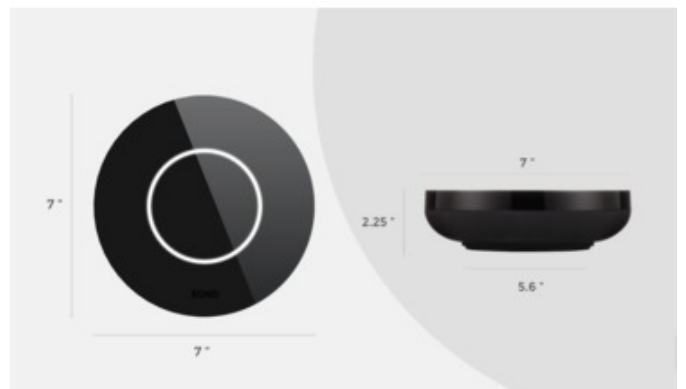

**BRAND**

Minka Aire

**DESCRIPTION**

The Bond Home Smart Wifi Hub is a wireless device that allows you to connect your Minka Aire ceiling fans to smart home products like Amazon Echo or Google Home, and enables you to control the fans using smartphones and tablets. Featuring both RF and IR capabilities, it works with any remote-controlled ceiling fan even those that are not already smart home-enabled and requires no rewiring. The Bond's sleek form factor makes it an attractive addition to any room in the house. Through a free, easy-to-use app, it connects to your home Wi-Fi network in minutes. The Bond integrates seamlessly with smart home hubs and works with smart speakers like the Amazon Echo and Google Home to enable voice control of any ceiling fan. Up to 30 devices can be hooked up to the Bond Hub.

SHADE COLOR	N/A
BODY FINISH	Black
WATTAGE	N/A
DIMMER	N/A
DIMENSIONS	7"W x 2.25"H
LAMP	N/A

**SPEC #** MKA609765

COMPANY	PROJECT	FIXTURE TYPE	APPROVED BY	DATE