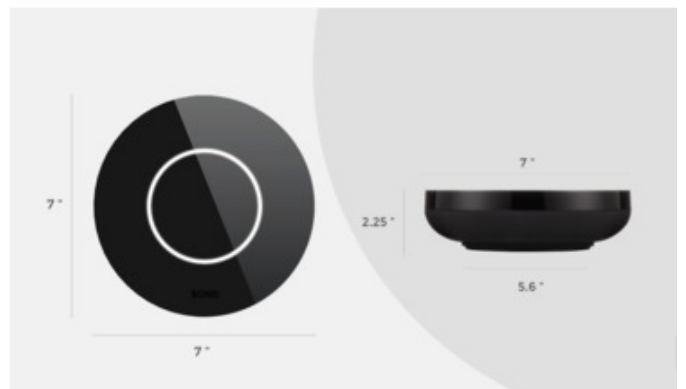

BRAND

Minka Aire

DESCRIPTION

The Bond Home Smart Wifi Hub is a wireless device that allows you to connect your Minka Aire ceiling fans to smart home products like Amazon Echo or Google Home, and enables you to control the fans using smartphones and tablets. Featuring both RF and IR capabilities, it works with any remote-controlled ceiling fan even those that are not already smart home-enabled and requires no rewiring. The Bond's sleek form factor makes it an attractive addition to any room in the house. Through a free, easy-to-use app, it connects to your home Wi-Fi network in minutes. The Bond integrates seamlessly with smart home hubs and works with smart speakers like the Amazon Echo and Google Home to enable voice control of any ceiling fan. Up to 30 devices can be hooked up to the Bond Hub.

SHADE COLOR	N/A
BODY FINISH	Black
WATTAGE	N/A
DIMMER	N/A
DIMENSIONS	7"W x 2.25"H
LAMP	N/A

SPEC # MKA609765

COMPANY	PROJECT	FIXTURE TYPE	APPROVED BY	DATE