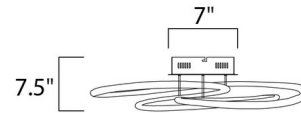

Shown in polished chrome

Specifications

COLOR	N/A
BODY FINISH	Polished Chrome
WATTAGE	40W
DIMMER	Dimmable
DIMENSIONS	20.25"W x 7.5"H
INTEGRATED LED MODULE	1x LED/40W/120-277V LED

Technical Information

LAMP LIFE	27000 hours
COLOR RENDERING	90 CRI
LAMP COLOR	3000K
LUMENS/WATT	70.00
LUMINOUS FLUX	2800 lumens