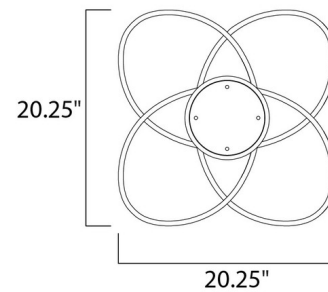

Description

The Coaster Semi Flush Ceiling Light features a channel of Polished Chrome skillfully formed in a twisted design. Unique in its approach, light is distributed in all directions. Suitable for damp locations. ETL listed.

Shown in polished chrome

Specifications

COLOR	N/A
BODY FINISH	Polished Chrome
WATTAGE	40W
DIMMER	Dimmable
DIMENSIONS	20.25"W x 7.5"H
INTEGRATED LED MODULE	1x LED/40W/120-277V LED

Technical Information

LAMP LIFE	27000 hours
COLOR RENDERING	90 CRI
LAMP COLOR	3000K
LUMENS/WATT	70.00
LUMINOUS FLUX	2800 lumens