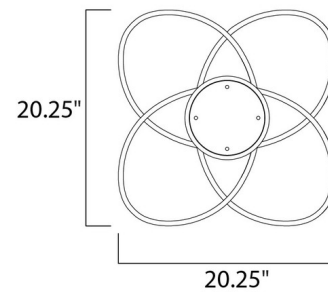

### Specifications

COLOR	N/A
BODY FINISH	Polished Chrome
WATTAGE	40W
DIMMER	Dimmable
DIMENSIONS	20.25"W x 7.5"H
INTEGRATED LED MODULE	1x LED/40W/120-277V LED

### Technical Information

LAMP LIFE	27000 hours
COLOR RENDERING	90 CRI
LAMP COLOR	3000K
LUMENS/WATT	70.00
LUMINOUS FLUX	2800 lumens

Shown in polished chrome

CLICK TO VIEW PRODUCT

Notes: