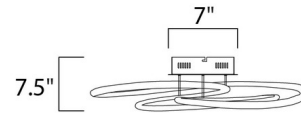

Shown in polished chrome