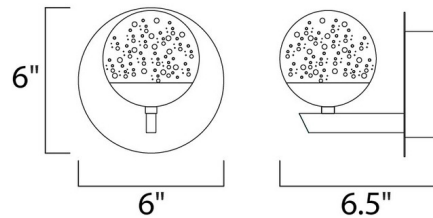

Description

The Orb II Wall Light features a sphere of Clear Bubble glass with a Polished Chrome finish. Suitable for damp locations. ETL listed.

Shown in polished chrome / bubbles

Specifications

COLOR	Bubbles
BODY FINISH	Polished Chrome
WATTAGE	5W
DIMMER	Dimmable
DIMENSIONS	6"W x 6"H x 6.5"D
INTEGRATED LED MODULE	1 x LED/5W/120V LED

Technical Information

LAMP LIFE	25000 hours
COLOR RENDERING	.80 CRI
LAMP COLOR	.3000K
LUMENS/WATT	.70.00
LUMINOUS FLUX	.350 lumens

CLICK TO VIEW PRODUCT

Notes: