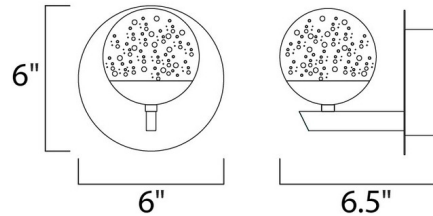

By Et2

Description

The Orb II Wall Light features a sphere of Clear Bubble glass with a Polished Chrome finish. Suitable for damp locations. ETL listed.

Shown in polished chrome / bubbles

Specifications

COLOR	Bubbles
BODY FINISH	Polished Chrome
WATTAGE	5W
DIMMER	Dimmable
DIMENSIONS	6"W x 6"H x 6.5"D
INTEGRATED LED MODULE	1 x LED/5W/120V LED