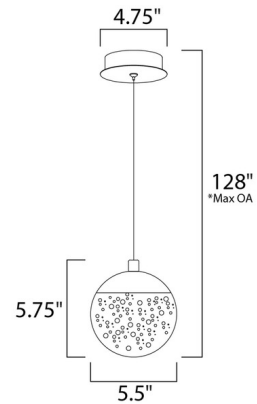

Description

The Orb II Mini Pendant features a sphere of Clear Bubble glass with a Polished Chrome finish. Suitable for damp locations. ETL listed.

Specifications

COLOR	Bubbles
BODY FINISH	Polished Chrome
WATTAGE	5W
DIMMER	Dimmable
DIMENSIONS	5.5"W x 5.75"H
INTEGRATED LED MODULE	1 x LED/5W/120V LED

Technical Information

PRODUCT DIMENSIONS	Min/Max Overall Height: 5.75" – 128"
LAMP LIFE	25000 hours
COLOR RENDERING	80 CRI
LAMP COLOR	3000K
LUMENS/WATT	70.00
LUMINOUS FLUX	350 lumens

Shown in polished chrome / bubbles

*max overall height

CLICK TO VIEW PRODUCT

Notes: