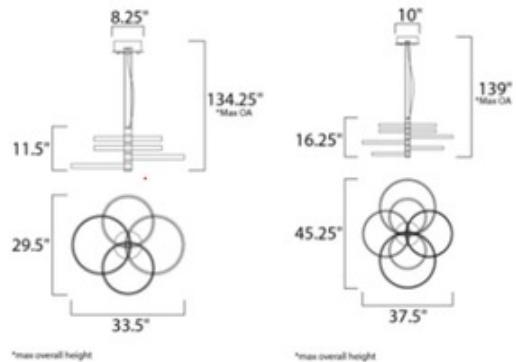

**BRAND**

Et2

**DESCRIPTION**

The Hoopla Pendant features rings of various sizes finished in Black are supported from a column of soft Gold. This European classic is a soft contemporary design which works in today's home decor. Suitable for damp locations. ETL listed.

*Shown in: Black / Gold*

<b>SHADE COLOR</b>	Gold
<b>BODY FINISH</b>	Black
<b>WATTAGE</b>	64W
<b>DIMMER</b>	Dimmable
<b>DIMENSIONS</b>	134.25"L x 29.5"W x 11.25"H
<b>INTEGRATED LED MODULE</b>	
<b>LAMP</b>	4 x LED/16W/120V LED

*Technical Information*

<b>LUMINOUS FLUX</b>	4480 lumens
<b>LUMENS/WATT</b>	280.00
<b>LAMP COLOR</b>	3000K
<b>COLOR RENDERING</b>	80 CRI

**SPEC #** ET2609938

COMPANY	PROJECT	FIXTURE TYPE	APPROVED BY	DATE