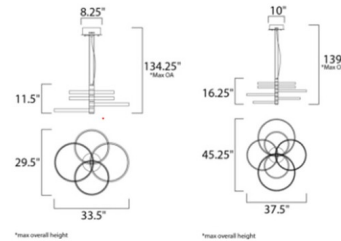

CLICK TO VIEW PRODUCT

Notes: