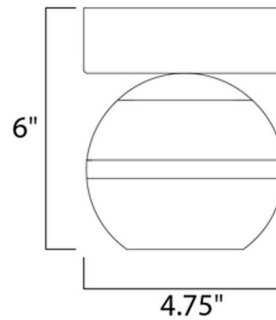

### Specifications

COLOR . . . . . Clear / Frosted  
BODY FINISH . . . . . Polished Chrome  
WATTAGE . . . . . 6W  
DIMMER . . . . . Low Voltage Electronic  
DIMENSIONS . . . . . 4.75"W x 4.75"H x 6"D  
INTEGRATED LED MODULE . . . . . 1 x LED/6W/120V LED