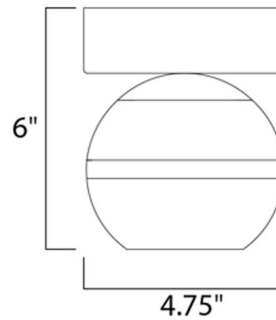

CLICK TO VIEW PRODUCT

Notes: