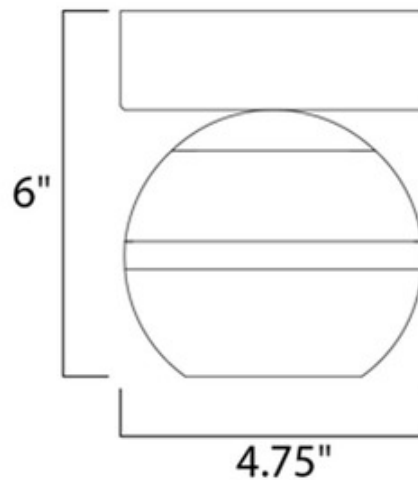

COMPANY	PROJECT	FIXTURE TYPE	APPROVED BY	DATE