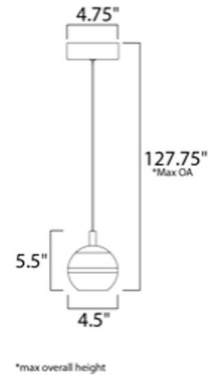

CLICK TO VIEW PRODUCT

Notes: