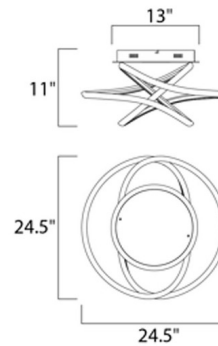

### Description

The Twisted Flush Mount Ceiling Light features an arched Matte White aluminum channel that is artfully formed into unique lighting sculpture. One 52 watt 120 volt LED module included. 24 inch width x 11 inch height. Suitable for damp locations. ETL listed.

### Specifications

COLOR	N/A
BODY FINISH	Matte White
WATTAGE	52W
DIMMER	Low Voltage Electronic
DIMENSIONS	24.5"W x 11"H
INTEGRATED LED MODULE	1 x LED/52W/120-277V LED